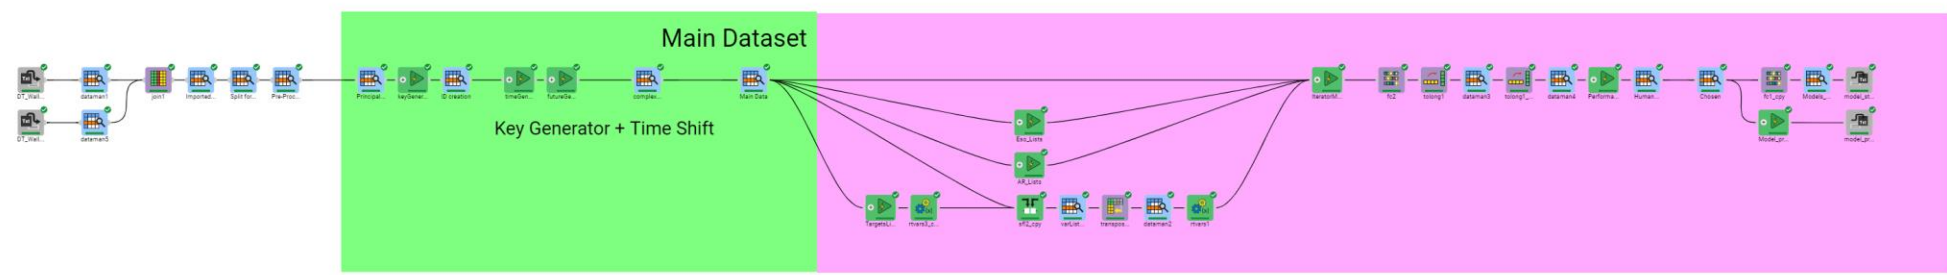

Ven 29/03 h13.30
Fisica3 - SMID1

Mar 2/04 h13.30
SMID1 - Mate1

Ven 5/04 h13.30
Fisica1 - Fisica3

Mer 10/04 h13.30
Fisica3 - Mate1

Ven 12/04 h13.30
SMID1 - Fisica1

Ven 3/05 h13.30
Mate1 - Fisica1

A red rectangular sign with a white border and a white border, mounted on a metal post. The sign has the words "WRONG WAY" written in white, bold, sans-serif capital letters. The background is a bright blue sky with scattered white clouds. The sign is tilted slightly to the right.

**WRONG
WAY**

RuleX
People. Data. Decisions.

RuleX

**Università
di Genova**

RuleX Platform

Control Tower

Factory

Info Point

Tasks

- Import**
 - Conditional Import
 - Empty Source
 - Import from Excel File
 - Import from Json File
 - Rulex Process File Source
 - Import from Database
 - Import from Task
 - Import from Text File
 - Import from Xml File
- Export**
 - Export to Database
 - Export to Excel File
 - Export to Json File
 - Export to Text File
 - Export to Xml File
- Visualization-Editing**
 - Association Manager
 - Data Manager
 - Itemsets/Sequences Manager